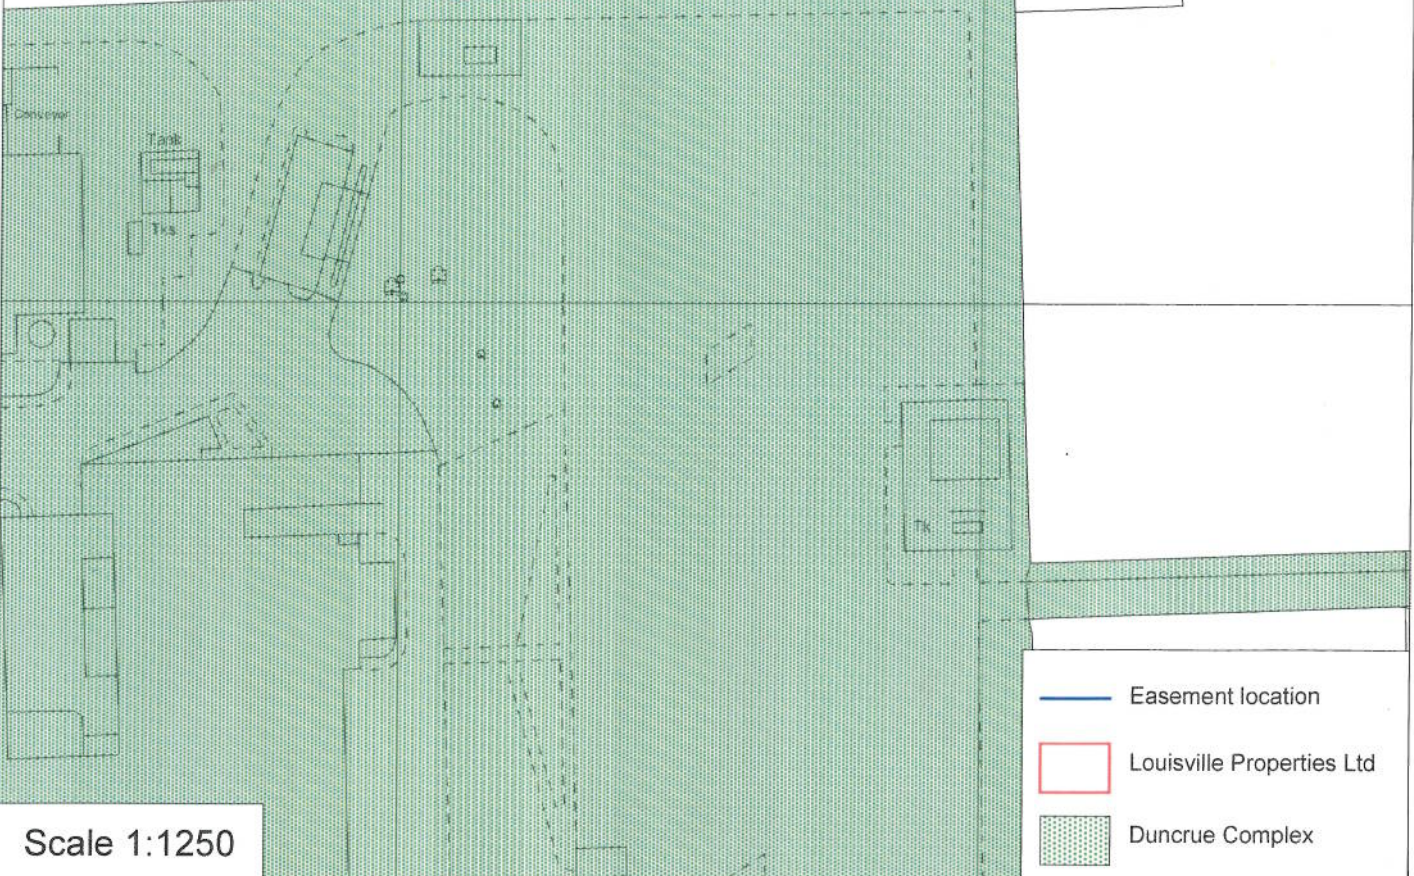

Weighbridge

DARGAN ROAD

Scale 1:1250

-  Easement location
-  Louisville Properties Ltd
-  Duncrue Complex